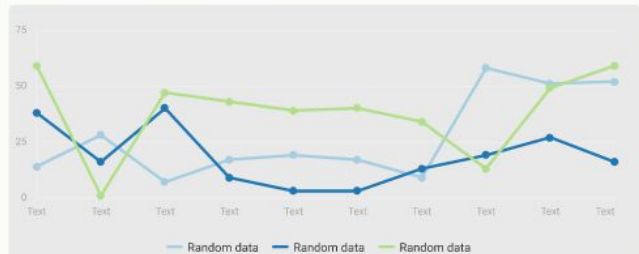

All monitors in a single place

Groups

DETI

Monitors from first floor, second and third

DETI Group 2

Monitors from amphitheater IV

DMAT

Monitors from first floor and bar

📉 API Calls (past 30 days)

(click here for more details)

🔌 Logs (past 30 days)

(click here for more details)

Currently viewing Logs

Overview

All monitors

All monitors in a single place