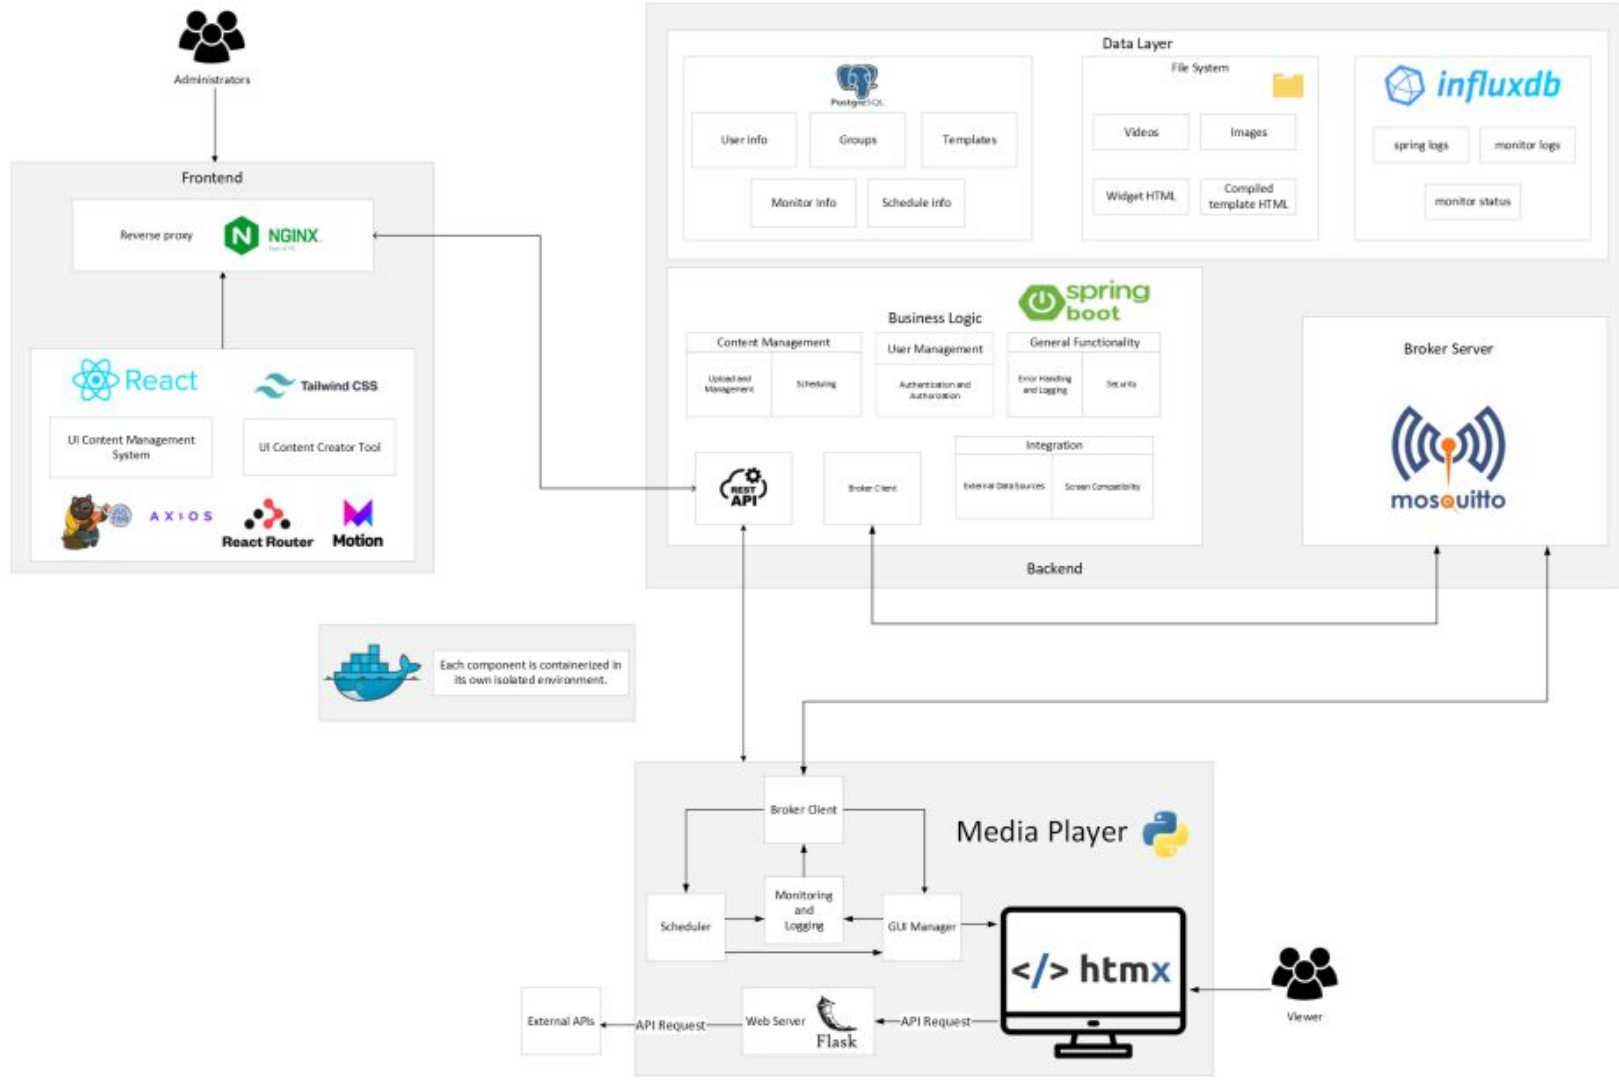

Checkpoint 1

Checkpoint structure

- What did we do?
- What will we do?
- What were our main problems?
- What are our main problems?
- Are we behind?

Figma

Static UI

Local sonarqube

Docker configuration

- What did we do?
- What will we do?
- What were our main problems?
- What are our main problems?
- Are we behind?

Backend

Local sonarqube

Docker configuration

Endpoints

Tests

MQTT

Dummy data

Tweak database model and
architecture

- What did we do?
- What will we do?
- What were our main problems?
- What are our main problems?
- Are we behind?

Each component is containerized in its own isolated environment.

Logging

Message protocol

DETI

Monitors from first floor, second and third

DETI Group 2

Monitors from amphitheater IV

DMAT

Monitors from first floor and bar

Monitors

6
Online