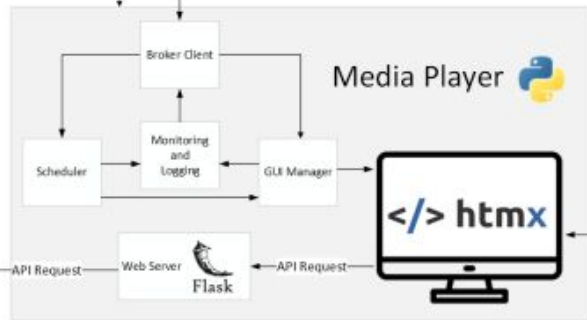

Each component is containerized in its own isolated environment.