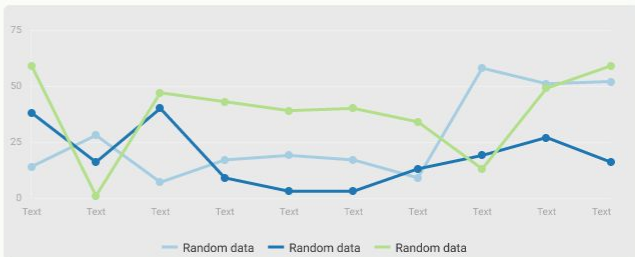

DETI

Monitors from first floor, second and third

DETI Group 2

Monitors from amphitheater IV

DMAT

Monitors from first floor and bar

Monitors

6
Online

3
Offline

Downtime (today)

API Calls (past 30 days)

[\(click here for more details\)](#)

Logs (past 30 days)

[\(click here for more details\)](#)

Overview

All monitors

All monitors in a single place

Groups

DETI

Monitors from first floor, second and third

DETI Group 2

Monitors from amphitheater IV

DMAT

Monitors from first floor and bar